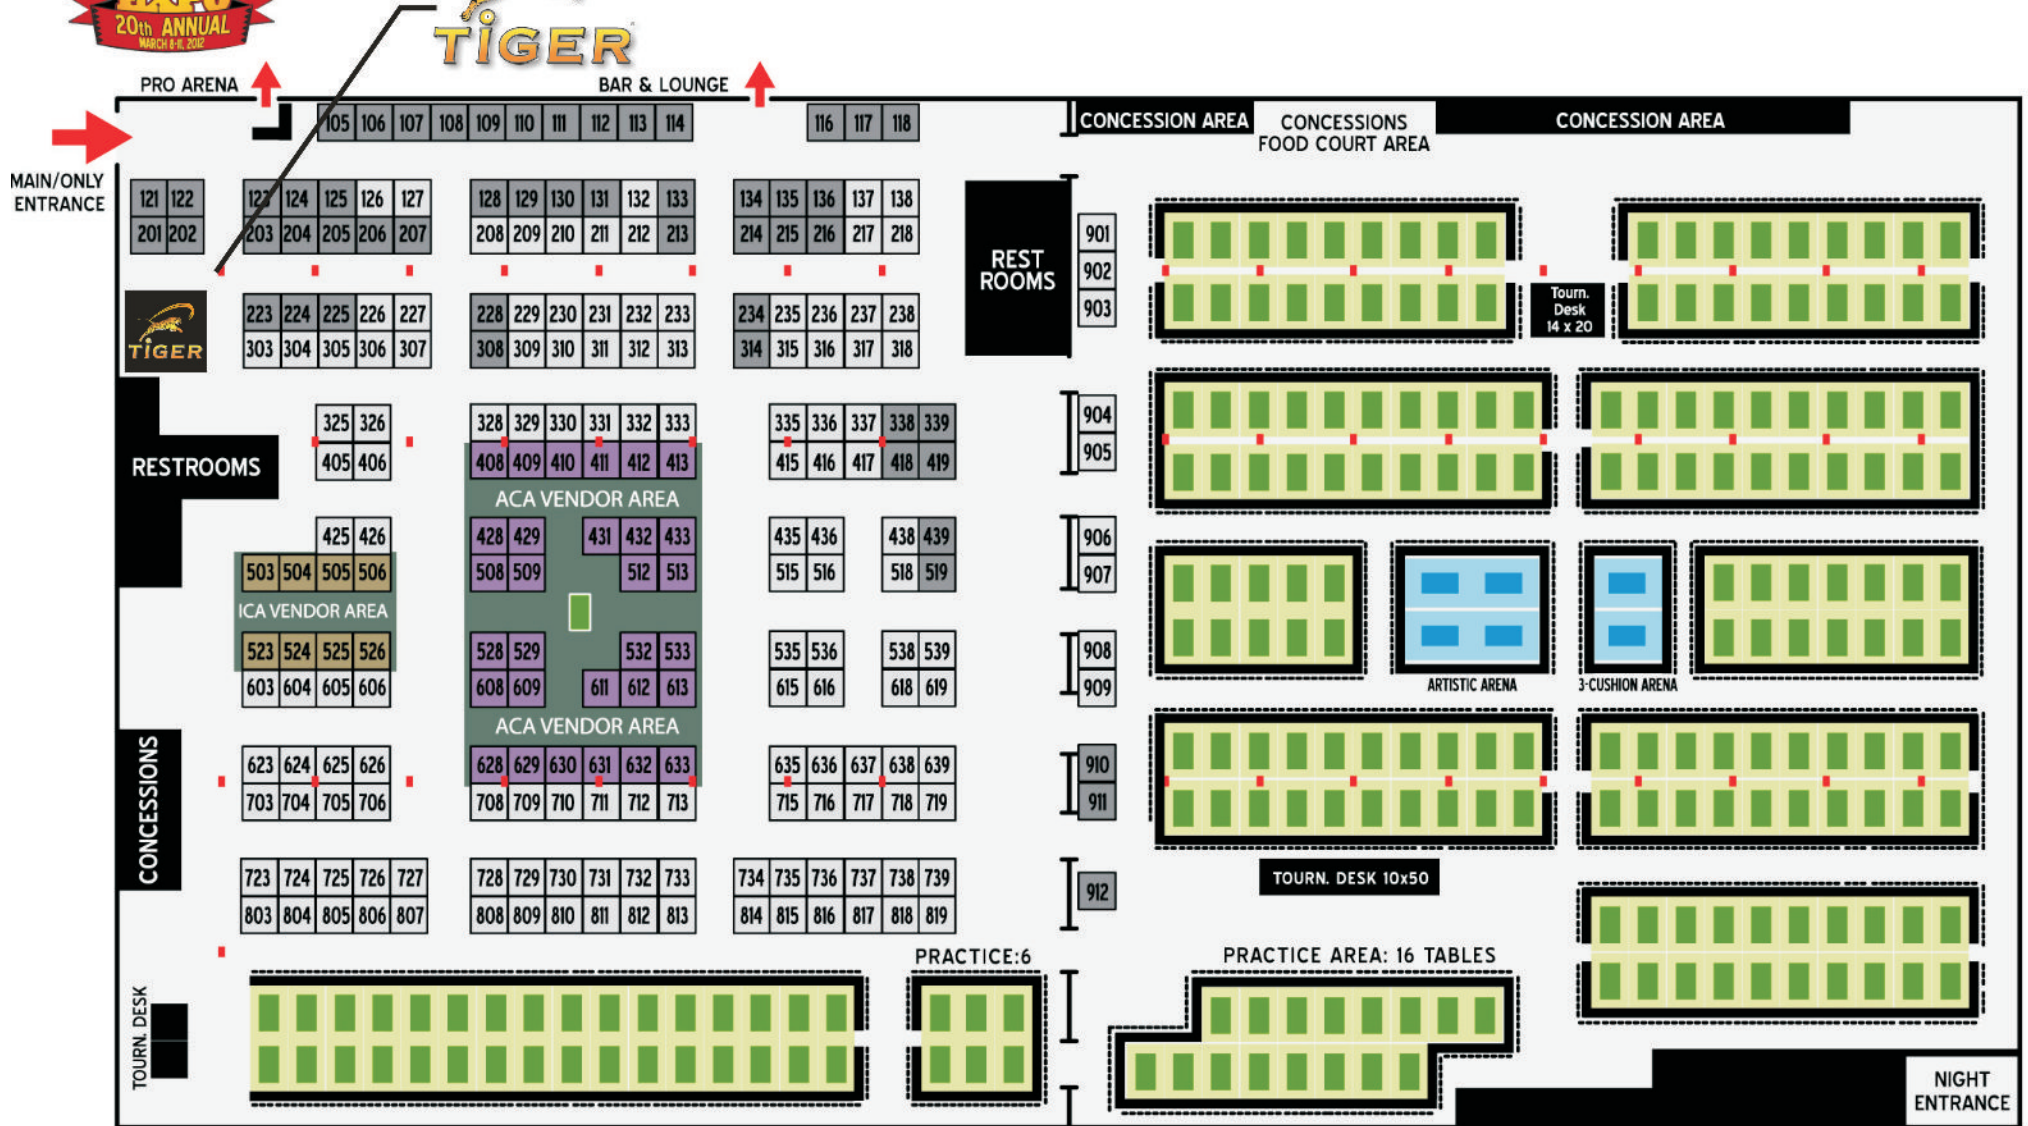

# TIGERS' BOOTH

# SUPER BILLIARDS EXPO

at the GREATER PHILADELPHIA EXPO CENTER ABOUT 5 MINUTES FROM VALLEY FORGE!

HALL A

HALL B

THIS WALL WILL CLOSE AT NIGHT.  
HALL A will be closed overnight  
and secured from HALL B

THIS ENTRANCE  
CLOSED DURING DAY

- Pool Tables: 4x8  
Pool Table & Playing Area: 10x14
- Pool Tables: 5x10  
Pool Table & Playing Area: 13x18